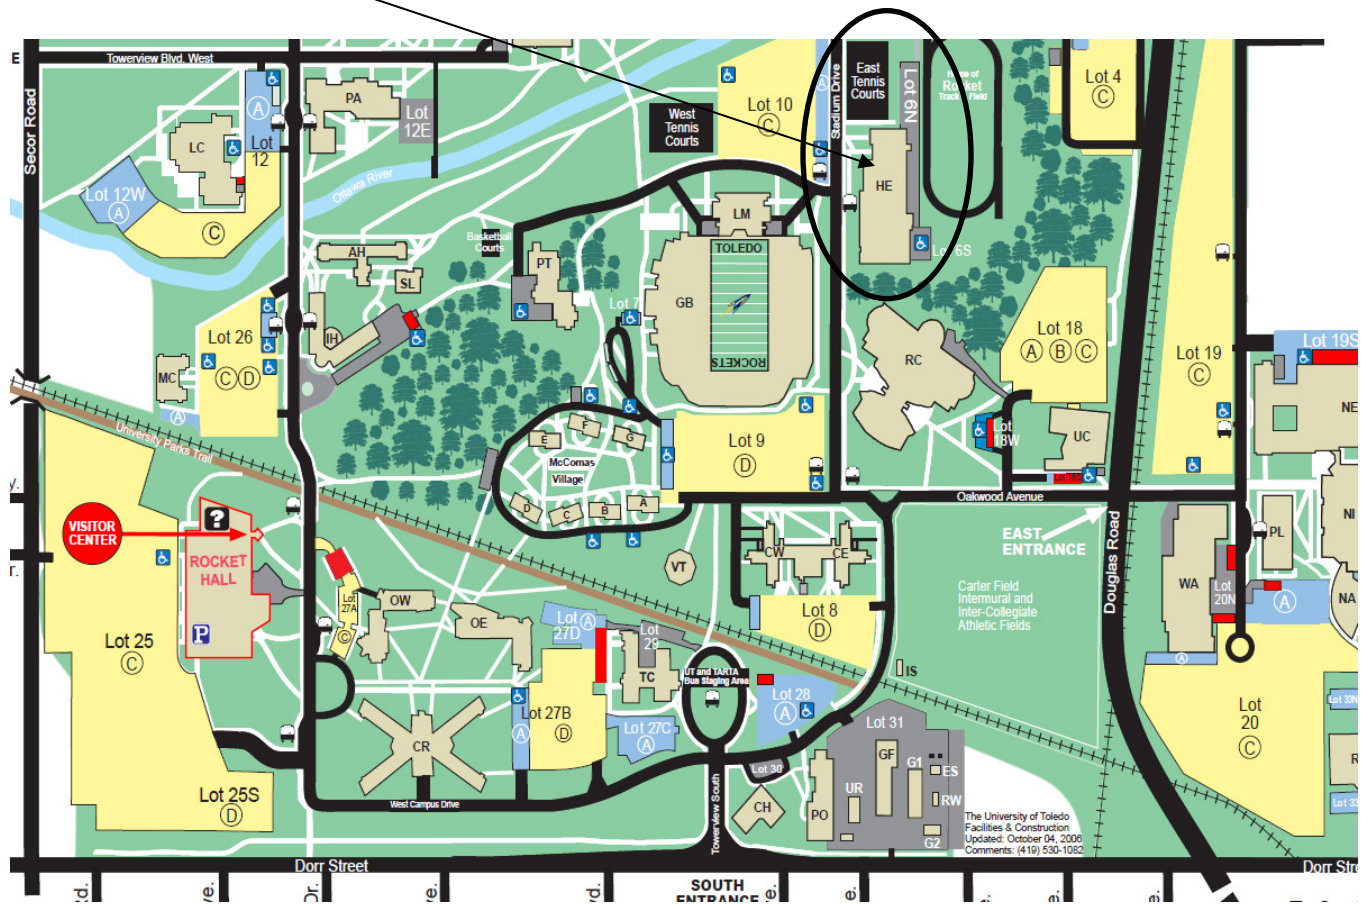

Sylvania Franciscan Academy

5335 Silica Drive, Sylvania, OH 43560-1980

<http://maps.google.com/maps?jsid=3&hl=en&um=1&ie=UTF-8&q=Sylvania+Franciscan+Academy&fb=1&cid=0,0,8385715831724644083&near=Sylvania,+OH&sa=X&ei=yWqbTs6OFeqsALx17mEAw&ved=0CAMQkwMwAw>

Enter off Monroe Street or Convent Blvd to Silica Drive.

University of Toledo – Health Education Building

2801 Bancroft • Toledo, Ohio 43606-3390

<http://www.utoledo.edu/studentaffairs/stunion/pdfs/mainmap.pdf>

Across from Toledo Rockets Football Stadium. Enter from Bancroft Street, Douglas Road, or Dorr Street.

Sylvania Tam-O-Shanter

7060 Sylvania Avenue Sylvania, OH 43560

<http://maps.google.com/maps?jsid=1&hl=en&um=1&ie=UTF-8&q=Sylvania+Tam+O+Shanter+Sports+Inc.&fb=1&cid=0,0,12004321454985264273&near=Sylvania,+OH&sa=X&ei=FmubTuSGEYGCsAKMxZSwBA&ved=0CAMQkwMwAQ>

Enter off Sylvania Avenue.