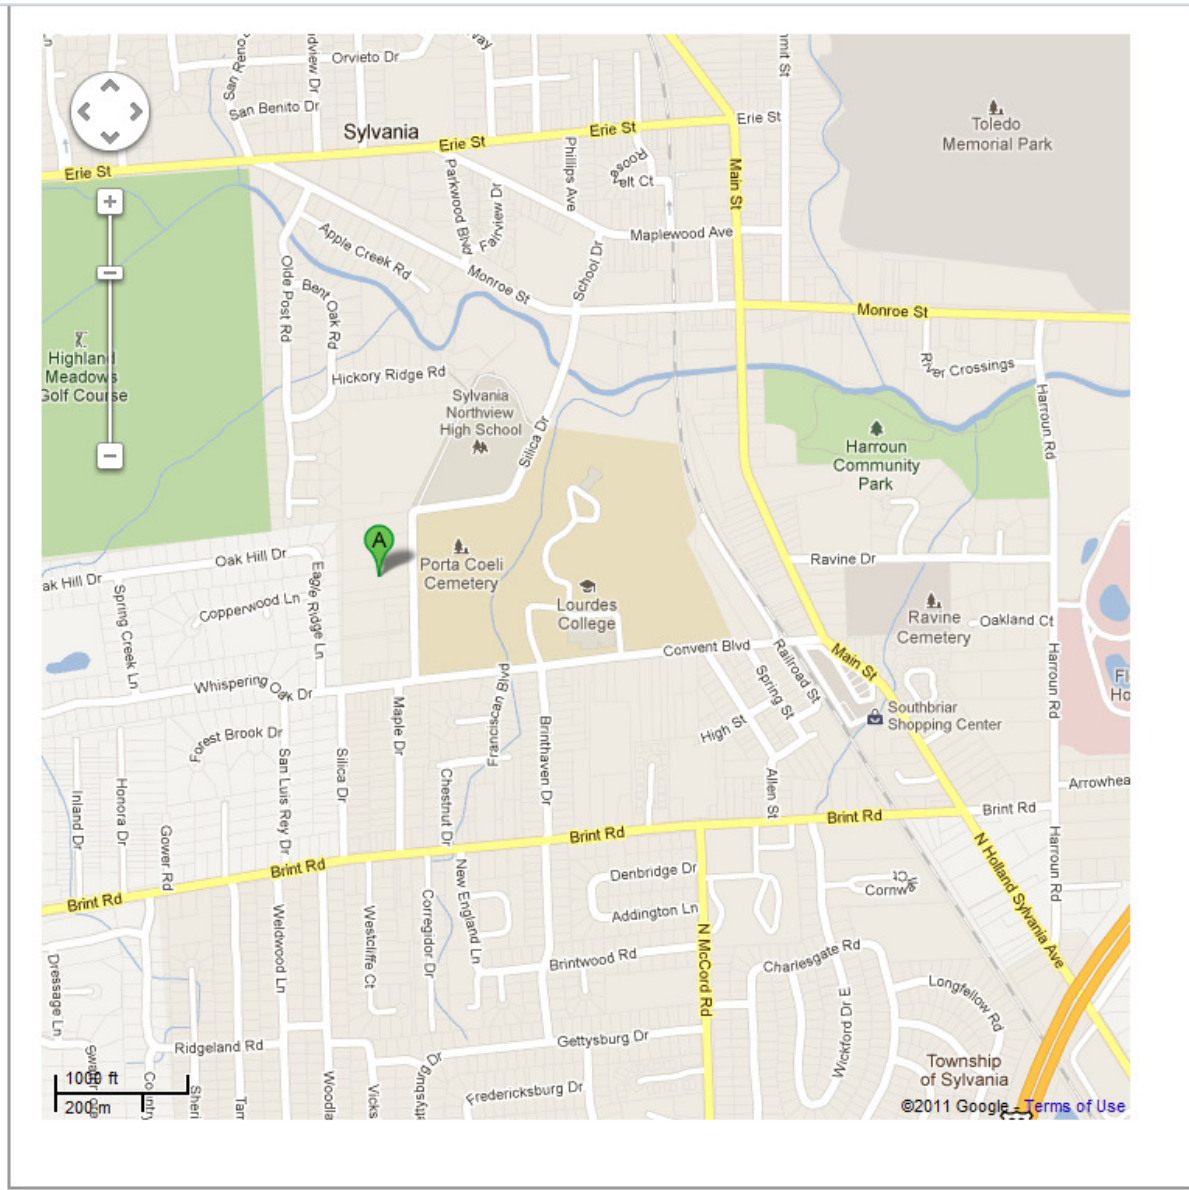

Sylvania Franciscan Academy

5335 Silica Drive, Sylvania, OH 43560-1980

<http://maps.google.com/maps?jsid=3&hl=en&um=1&ie=UTF-8&q=Sylvania+Franciscan+Academy&fb=1&cid=0,0,8385715831724644083&near=Sylvania,+OH&sa=X&ei=yWqbTs6OFeqsALx17mEAw&ved=0CAMQkwMwAw>

Enter off Monroe Street or Convent Blvd to Silica Drive.

University of Toledo – Health Education Building

2801 Bancroft • Toledo, Ohio 43606-3390

<http://www.utoledo.edu/studentaffairs/stunion/pdfs/mainmap.pdf>

Across from Toledo Rockets Football Stadium. Enter from Bancroft Street, Douglas Road, or Dorr Street.

Sylvania Tam-O-Shanter

7060 Sylvania Avenue Sylvania, OH 43560

<http://maps.google.com/maps?jsid=1&hl=en&um=1&ie=UTF-8&q=Sylvania+Tam+O+Shanter+Sports+Inc.&fb=1&cid=0,0,12004321454985264273&near=Sylvania,+OH&sa=X&ei=FmubTuSGEYGCsAKMxZSwBA&ved=0CAMQkwMwAQ>

Enter off Sylvania Avenue.